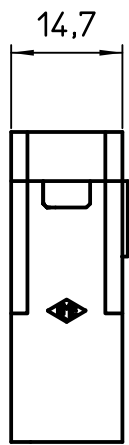

Diritti riservati All rights reserved

Date 29/11/06

CX 02 4BM

Scale

Sign. T.Tedeschi

male modular , screw, 2P 40A 1000V

1:1