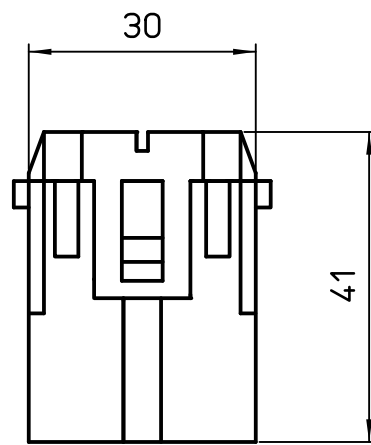

Diritti riservati All rights reserved

Date 29/11/06

CX 02 4BM

Scale

Sign. T.Tedeschi

male modular , screw, 2P 40A 1000V

1:1